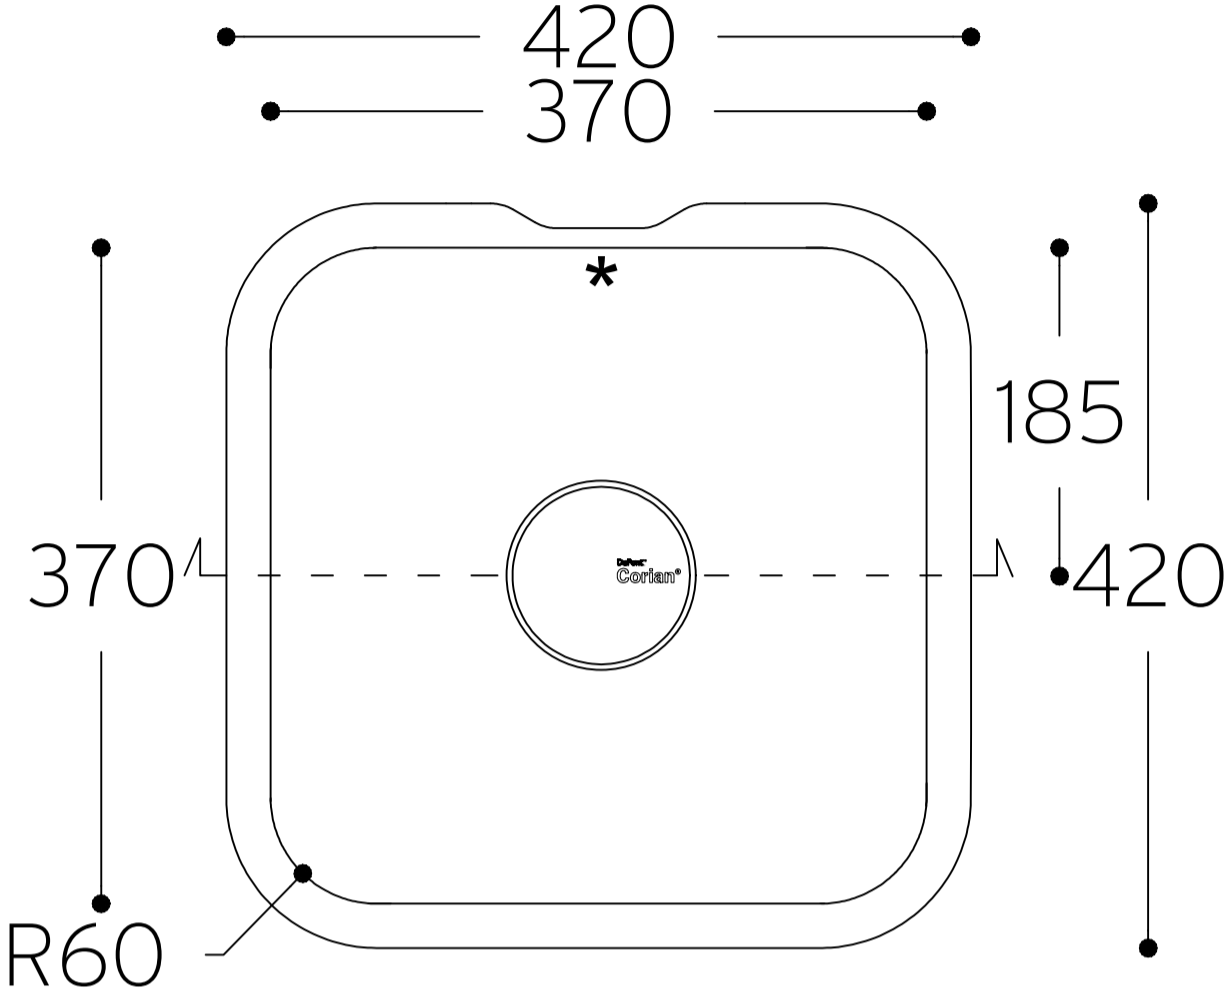

Serenity 7510

TOP VIEW

* overflow

CROSS-SECTION

All dimensions in mm