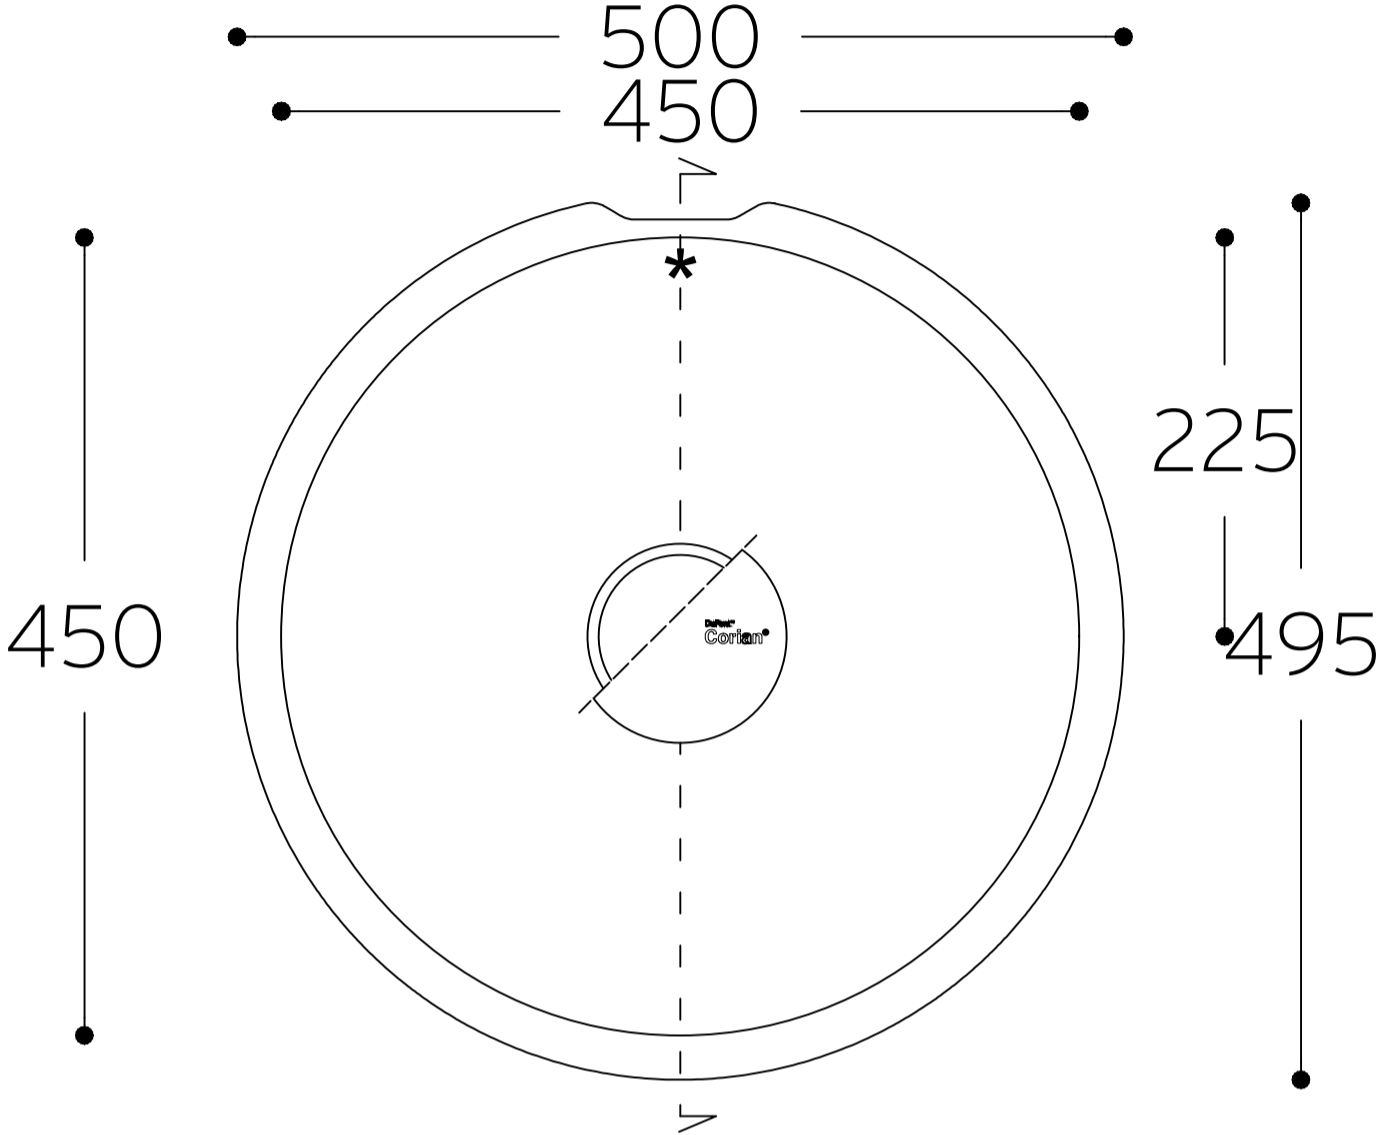

Rounded 9310

TOP VIEW

* overflow

CROSS-SECTION

All dimensions in mm