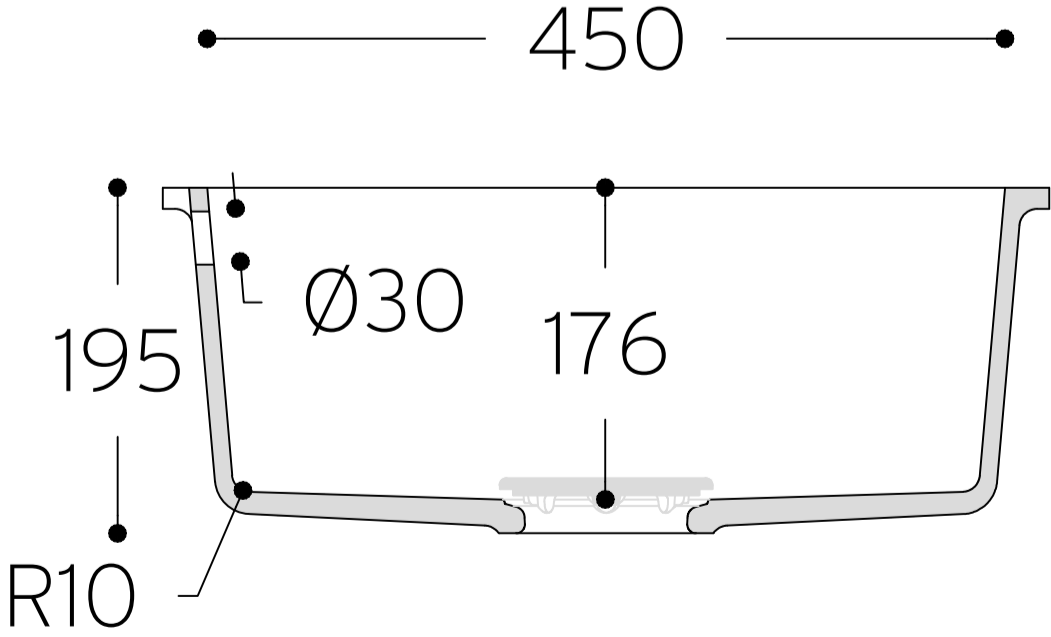

Rounded 9310

TOP VIEW

* overflow

CROSS-SECTION

All dimensions in mm