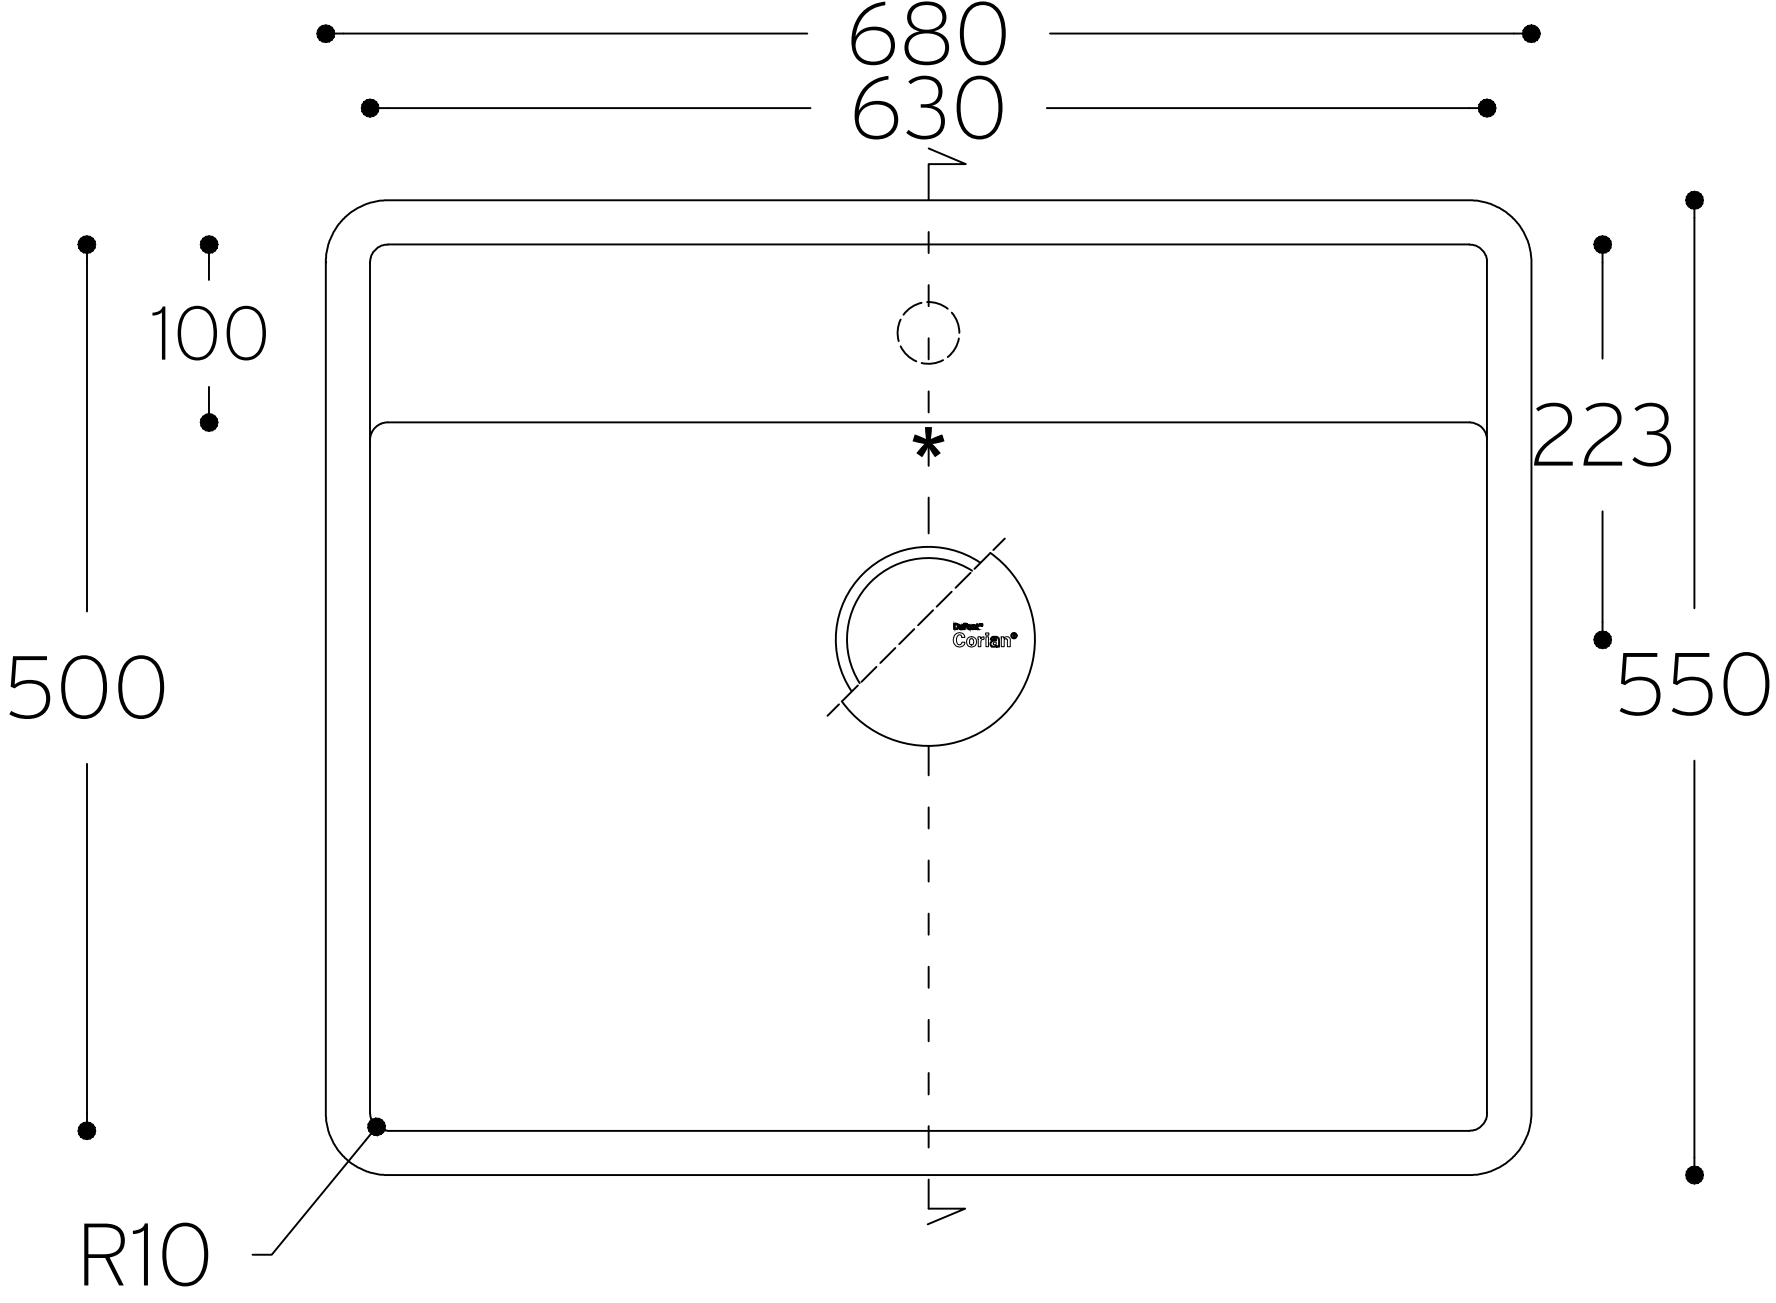

Tasty 9610

TOP VIEW

* overflow

CROSS-SECTION

All dimensions in mm