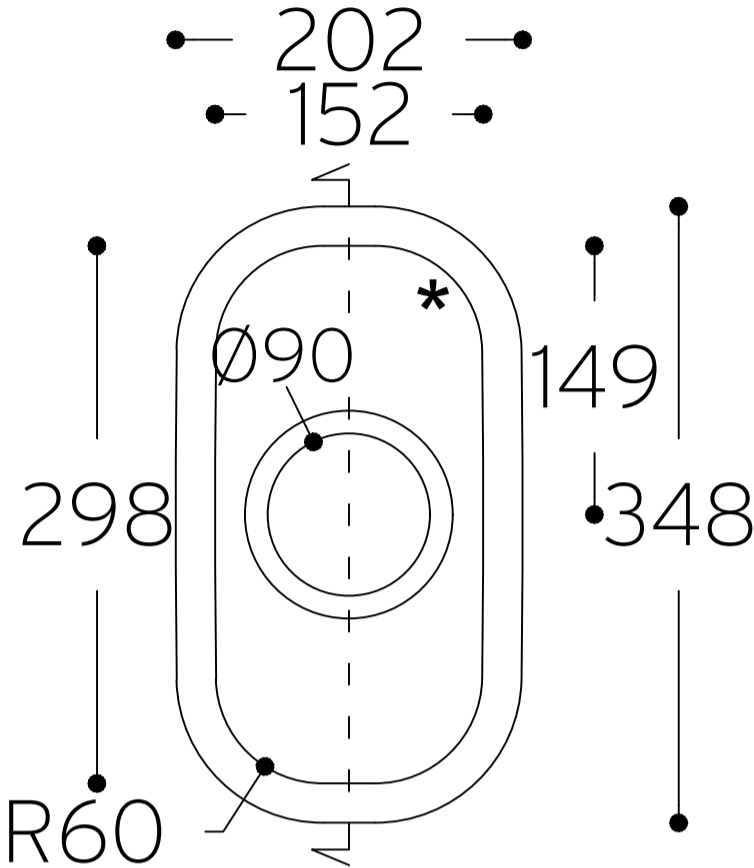

Sweet 857

TOP VIEW

* overflow

CROSS-SECTION

All dimensions in mm