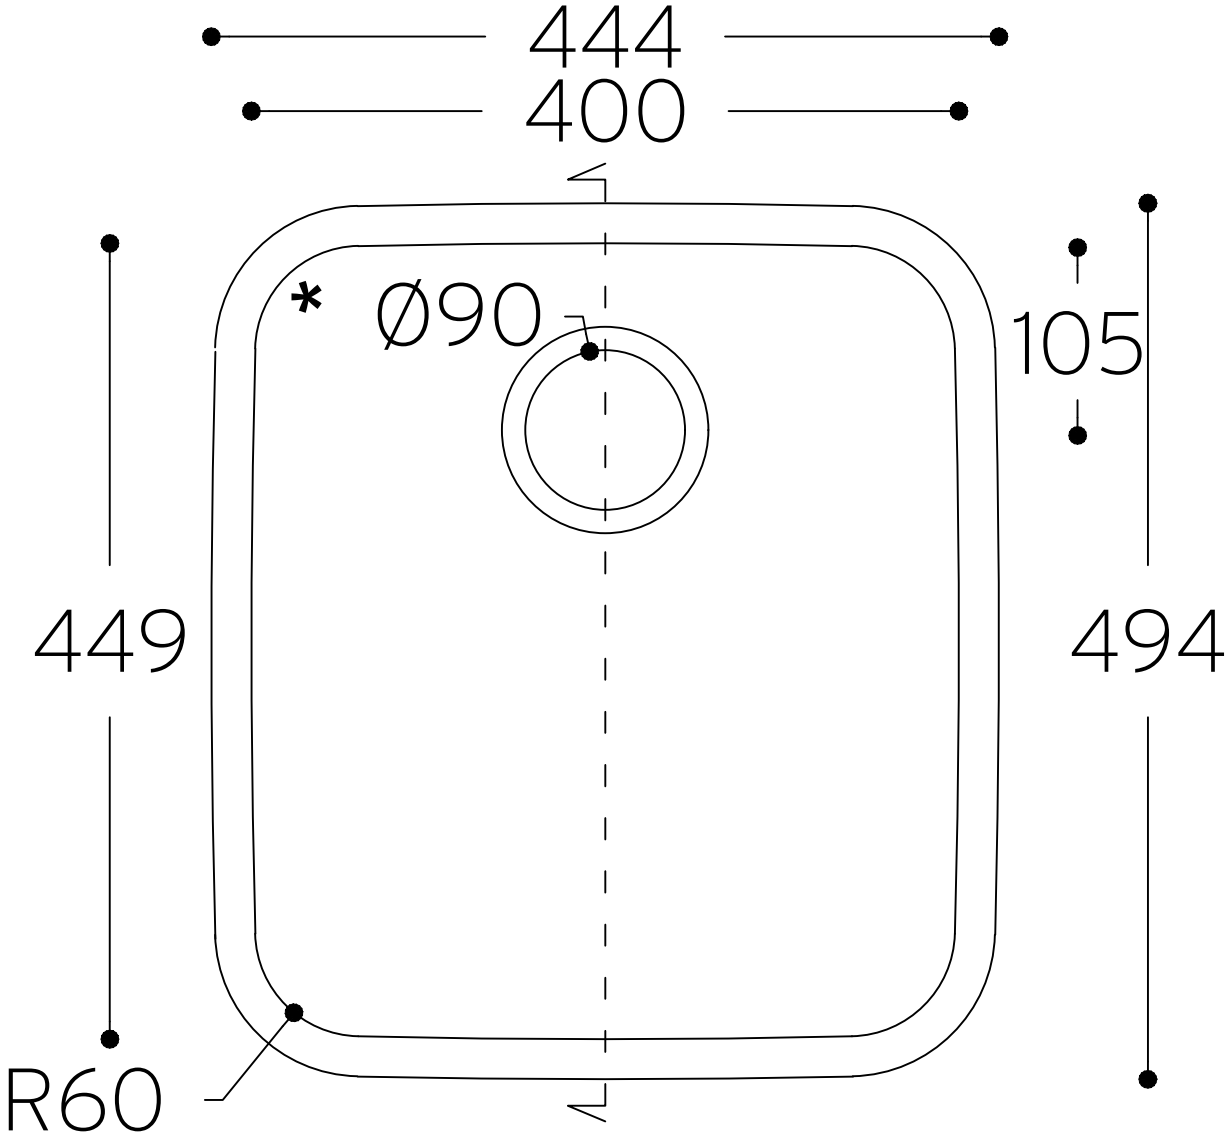

Sweet 805

TOP VIEW

* overflow

CROSS-SECTION

All dimensions in mm