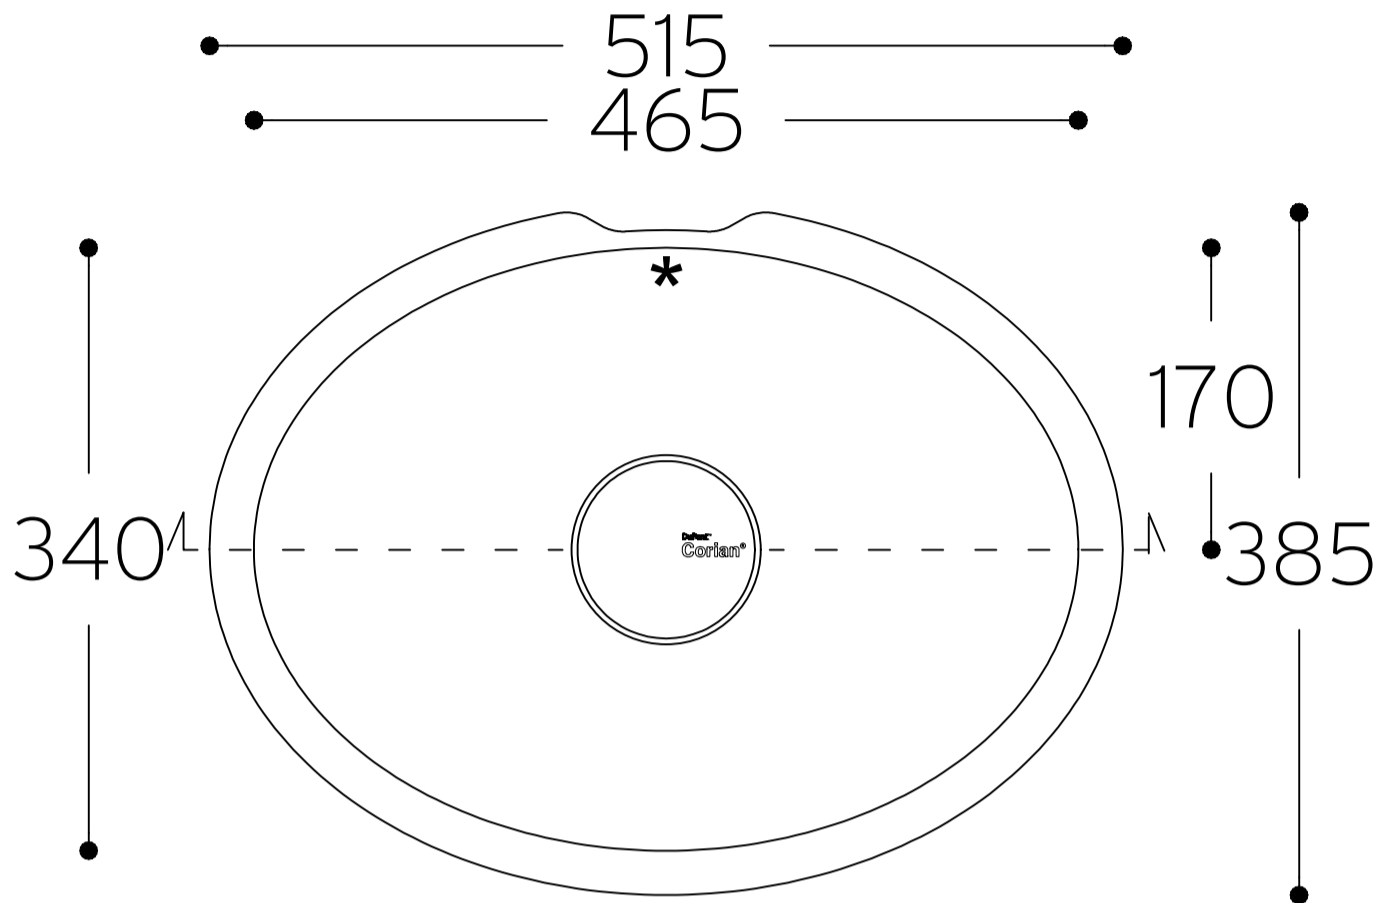

Relax 7320

TOP VIEW

* overflow

CROSS-SECTION

All dimensions in mm