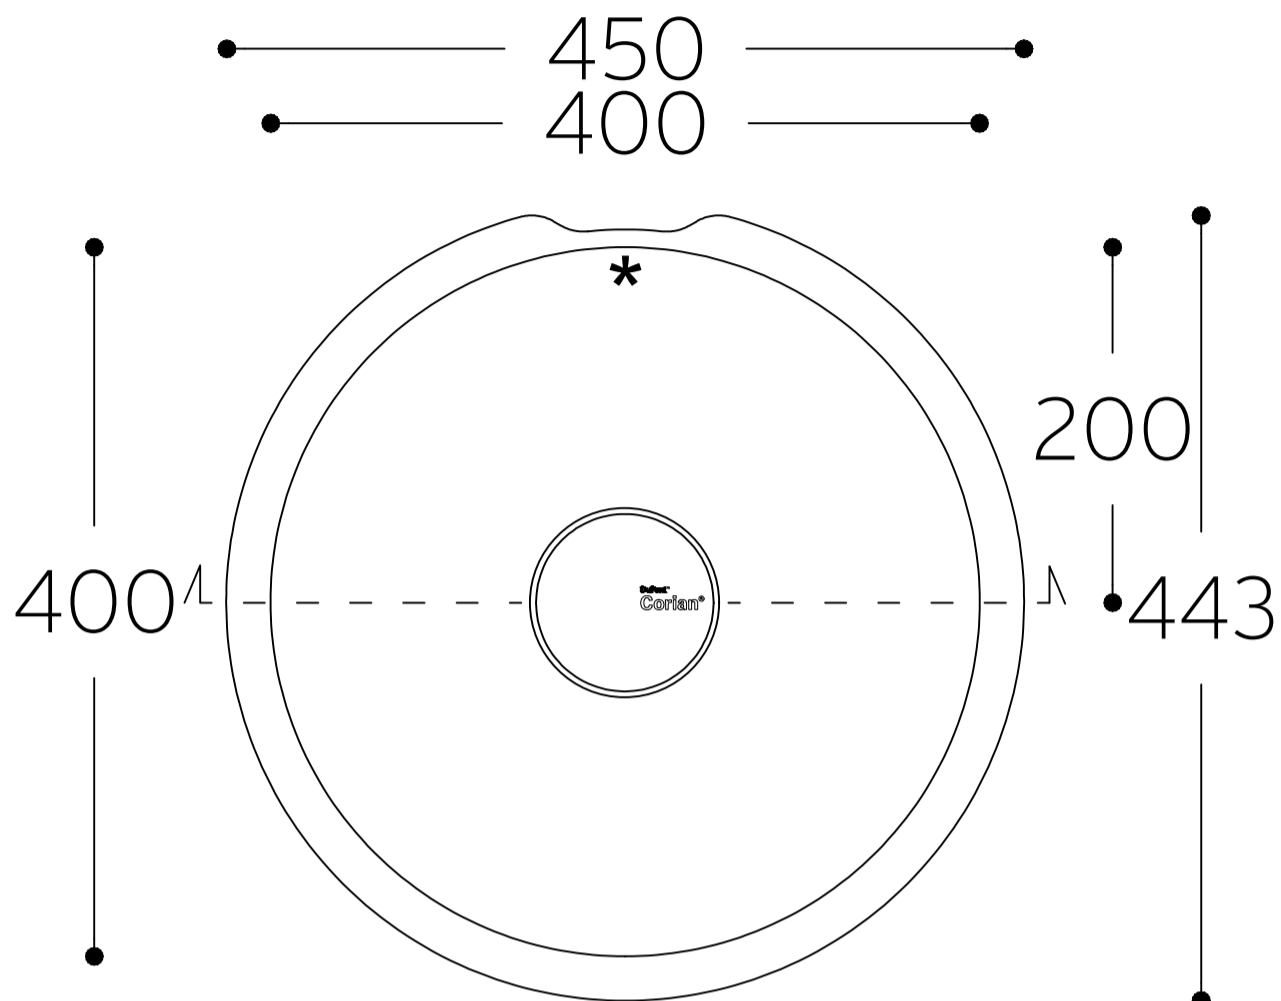

# Purity 7220

## TOP VIEW

\* overflow

## CROSS-SECTION

All dimensions in mm