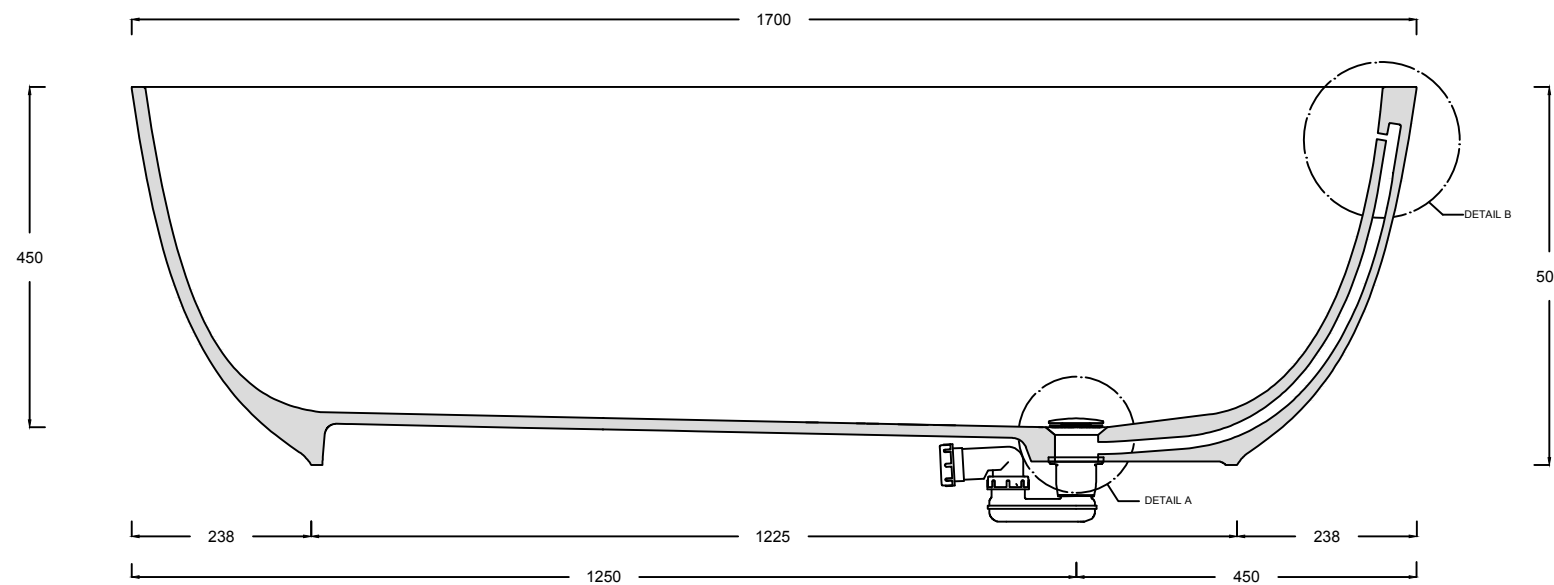

PLAN VIEW

SECTION B:B

DETAIL A
SCALE: 1:4

DETAIL B
SCALE: 1:4

DETAIL C
SCALE: 1:4

SECTION A:A

All dimensions in mm

Corian.

ARCHIVE NBR: ARCHIVE 3	CUSTOMER NAME:
FILE NAME/FORMAT: DUPONT_CORIAN_DELIGHT8430_2D.DWG	APPLICATION/DESCRIPTION: Bath/ Bathtub
MODEL NAME: DELIGHT 8430	DOCUMENT STATUS: FINAL
CREATED BY: KS	CODE: D3-8430-05
APPROVED BY:	APPROVAL DATE:
LAUNCH DATE: 01/07/2016	DATE OF ISSUE: 01/07/2016
SCALE: 1:10 in A3	REV. NBR/DATE: