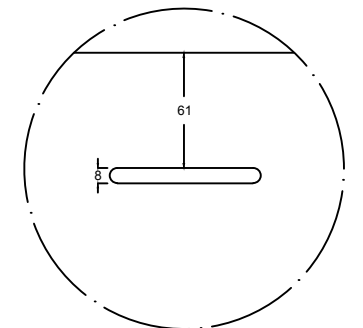

PLAN VIEW

SECTION B:B

DETAIL A
SCALE: 1:4

DETAIL B
SCALE: 1:4

DETAIL C
SCALE: 1:4

SECTION A:A

All dimensions in mm

Corian.

ARCHIVE NBR: ARCHIVE 3	CUSTOMER NAME:
FILE NAME/FORMAT: DUPONT_CORIAN_DELIGHT8430_2D.DWG	APPLICATION/DESCRIPTION: Bath/ Bathtub
MODEL NAME: DELIGHT 8430	DOCUMENT STATUS: FINAL
CREATED BY: KS	CODE: D3-8430-05
APPROVED BY:	APPROVAL DATE:
LAUNCH DATE: 01/07/2016	DATE OF ISSUE: 01/07/2016
SCALE: 1:10 in A3	REV. NBR/DATE: