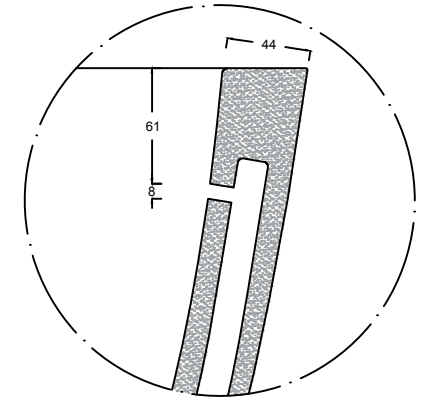

PLAN VIEW

SECTION B:B

DETAIL A
SCALE: 1:4

DETAIL B
SCALE: 1:4

DETAIL C
SCALE: 1:4

SECTION A:A

All dimensions in mm

Corian.

ARCHIVE NBR: ARCHIVE 3	CUSTOMER NAME:
FILE NAME/FORMAT: DUPONT_CORIAN_DELIGHT8430_2D.DWG	APPLICATION/DESCRIPTION: Bath/ Bathtub
MODEL NAME: DELIGHT 8430	DOCUMENT STATUS: FINAL
CREATED BY: KS	CODE: D3-8430-05
APPROVED BY:	APPROVAL DATE:
LAUNCH DATE: 01/07/2016	DATE OF ISSUE: 01/07/2016
SCALE: 1:10 in A3	REV. NBR/DATE: