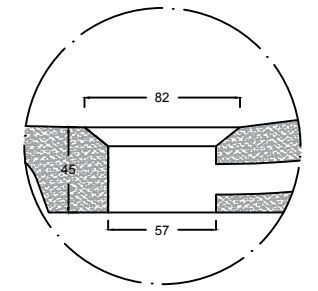

PLAN VIEW

SECTION B:B

DETAIL A
SCALE: 1:4

DETAIL B
SCALE: 1:4

DETAIL C
SCALE: 1:4

SECTION A:A

All dimensions in mm

Corian.

ARCHIVE NBR: ARCHIVE 3	CUSTOMER NAME:
FILE NAME/FORMAT: DUPONT_CORIAN_DELIGHT8430_2D.DWG	APPLICATION/DESCRIPTION: Bath/ Bathtub
MODEL NAME: DELIGHT 8430	DOCUMENT STATUS: FINAL
CREATED BY: KS	CODE: D3-8430-05
APPROVED BY:	APPROVAL DATE:
LAUNCH DATE: 01/07/2016	DATE OF ISSUE: 01/07/2016
SCALE: 1:10 in A3	REV. NBR/DATE: