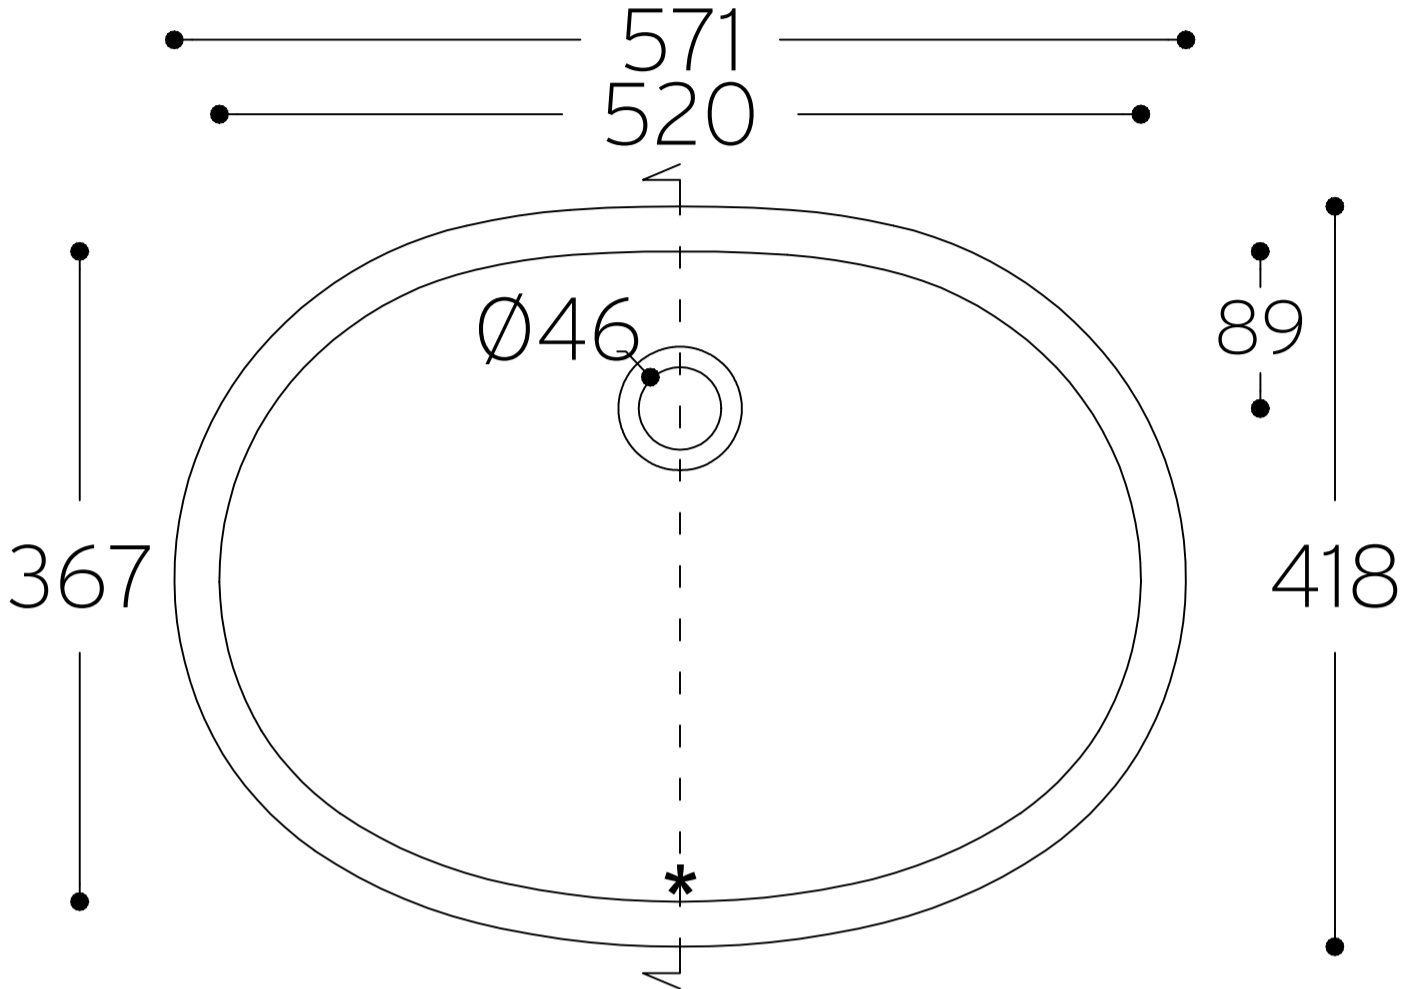

Calm 815

TOP VIEW

* overflow

CROSS-SECTION

All dimensions in mm